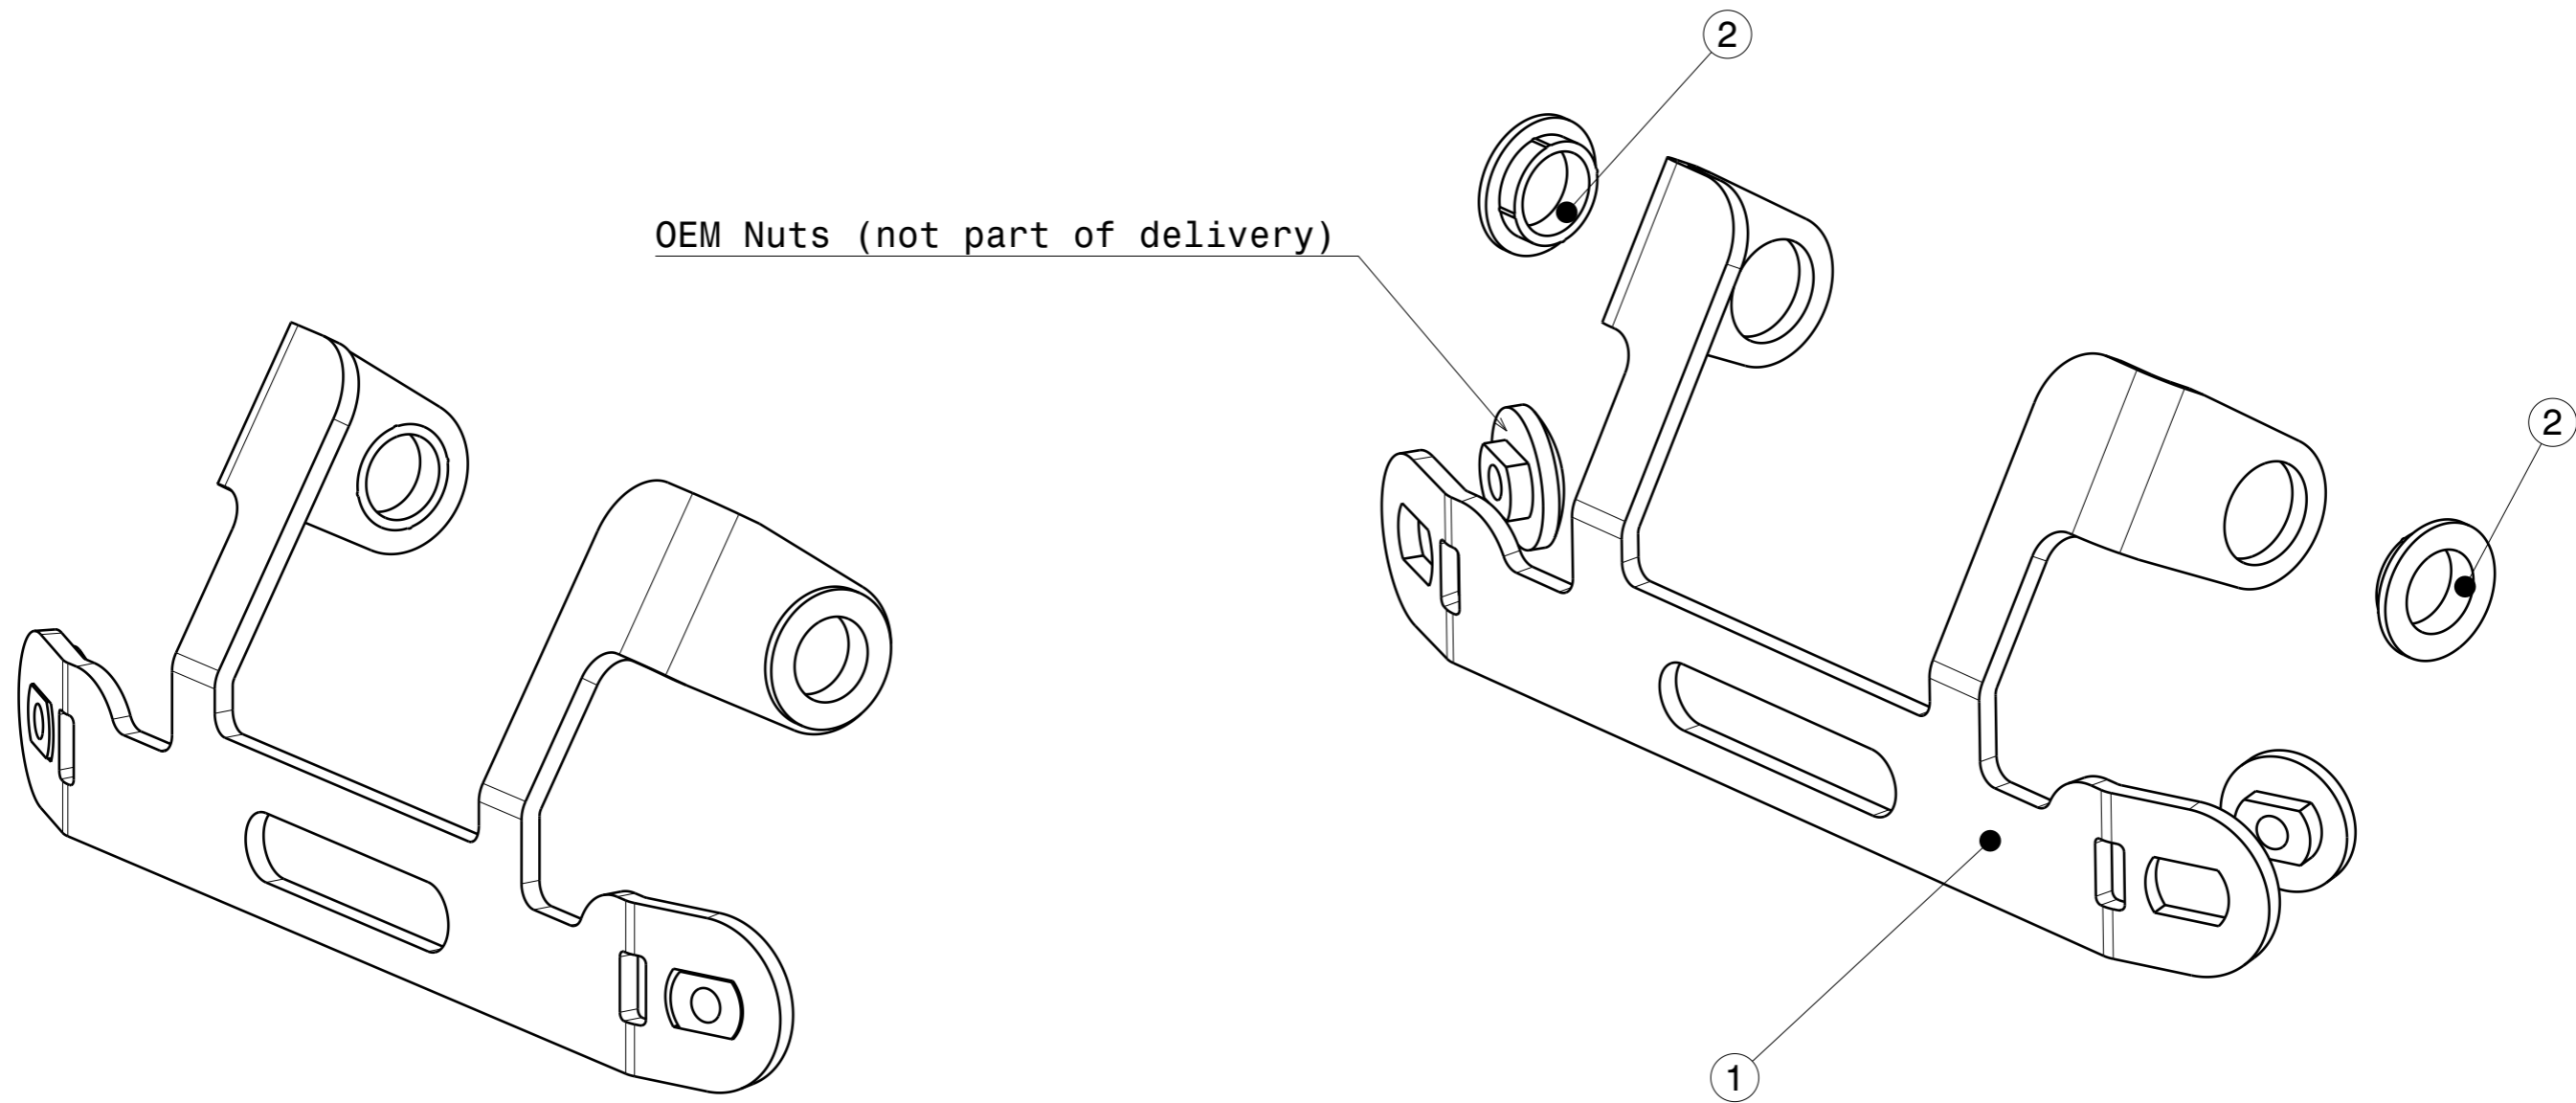

NOTES:

OEM Nuts (not part of delivery)

**PART LIST**

Description	Part Number	F/N	Qty
Windscreen Hinge	FGWX-01-D-001	1	1
Bushing 3mm	FGWX-01-D-003	2	2

SCALE 1:1		BREAK ALL EDGES (R ALT. 45°) 0.1-0.5 THREAD TOL. 6g/6H ISO R965/1 ALL DIM. INCLUDE SURFACE TREATMENT		<b>GWORX</b>	
ROUGH Ra $\mu$ m	FILLET RADII	DIM TOL	ANG TOL	PROJECTION	
DATE	DESCRIPTION Windscreen Hinge				
DESIGN	GWORX				
DRAWN	GWORX				
MAT.	SURF. TREATMENT				
SIZE	DOC. NO.	REV.	SHEET 1 OF 1		
	FGWX-01-D				